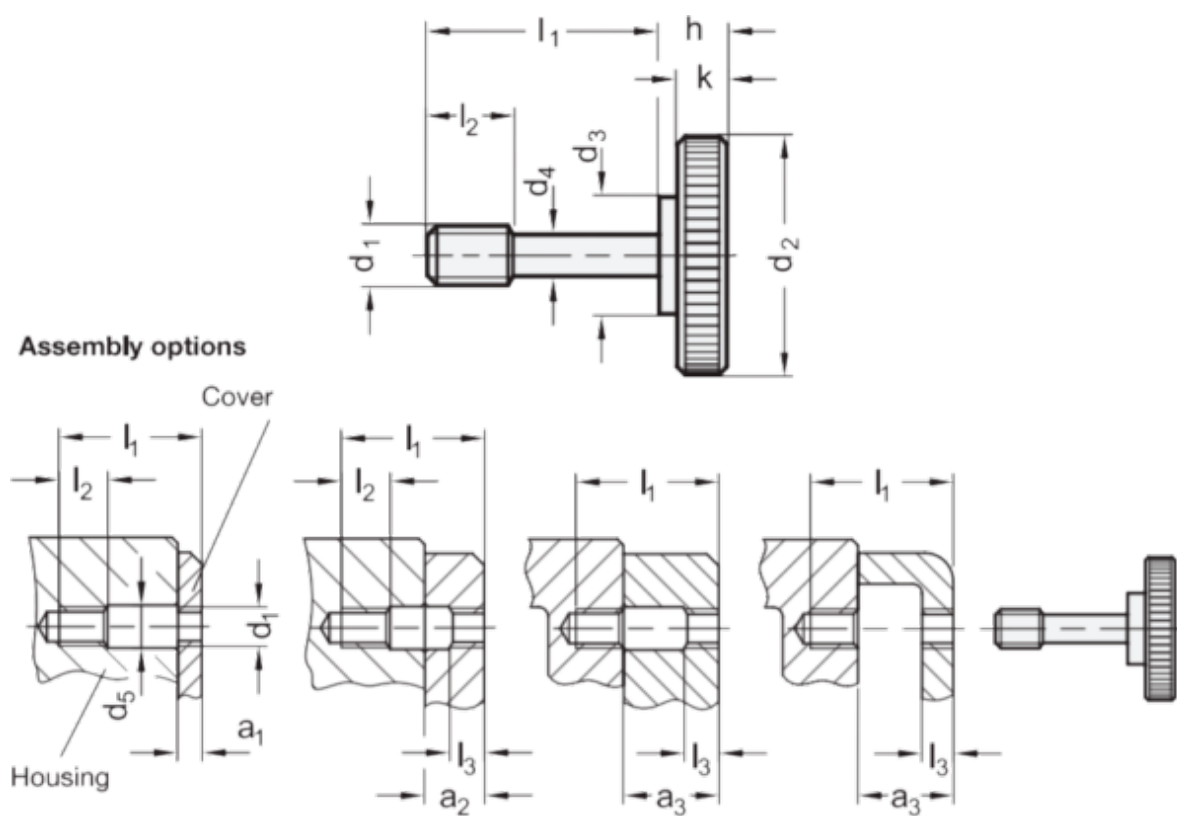

Article number: 206532M830ST
Description: E+G knurled screw
GN 653.2-M8-30-ST

Measures

$d_1 = M8$
 $d_2 = 30$
 $d_3 = 16$
 $d_4 = 6.5$
 $h = 9$
 $k = 6$
 $l_1 = 30$